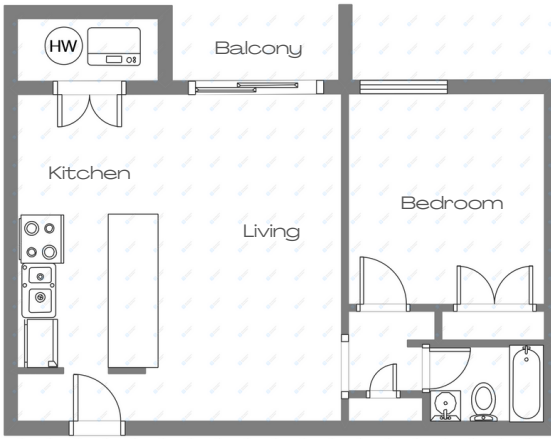

Floor Plan Style One

SUITE Features

- Modern quartz countertops
- White kitchen cabinets
- Open concept, 8ft-long kitchen island
- Stainless appliances
 - In-suite laundry
- Durable vinyl flooring
- Spacious bedrooms
 - Balcony

Floors 1-3