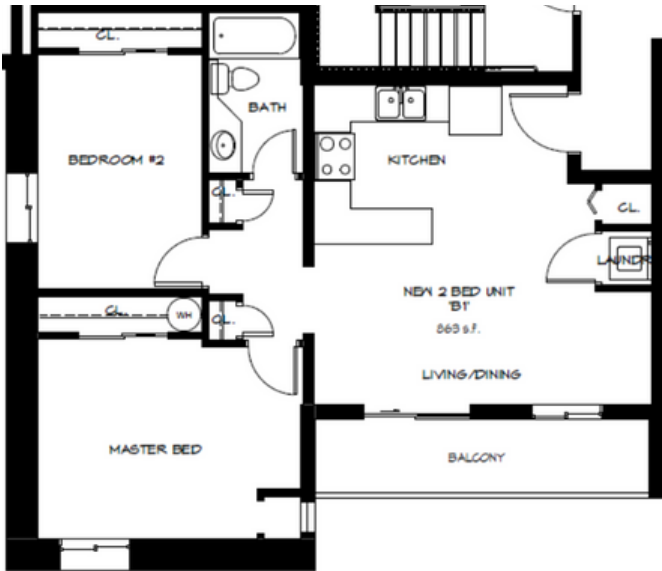

Floor Plan Style **Five**

SUITE Features

- Modern quartz countertops
- White kitchen cabinets
- Open concept, 8ft-long kitchen island
- Stainless appliances
 - In-suite laundry
- Durable vinyl flooring
- Spacious bedrooms
 - Balcony