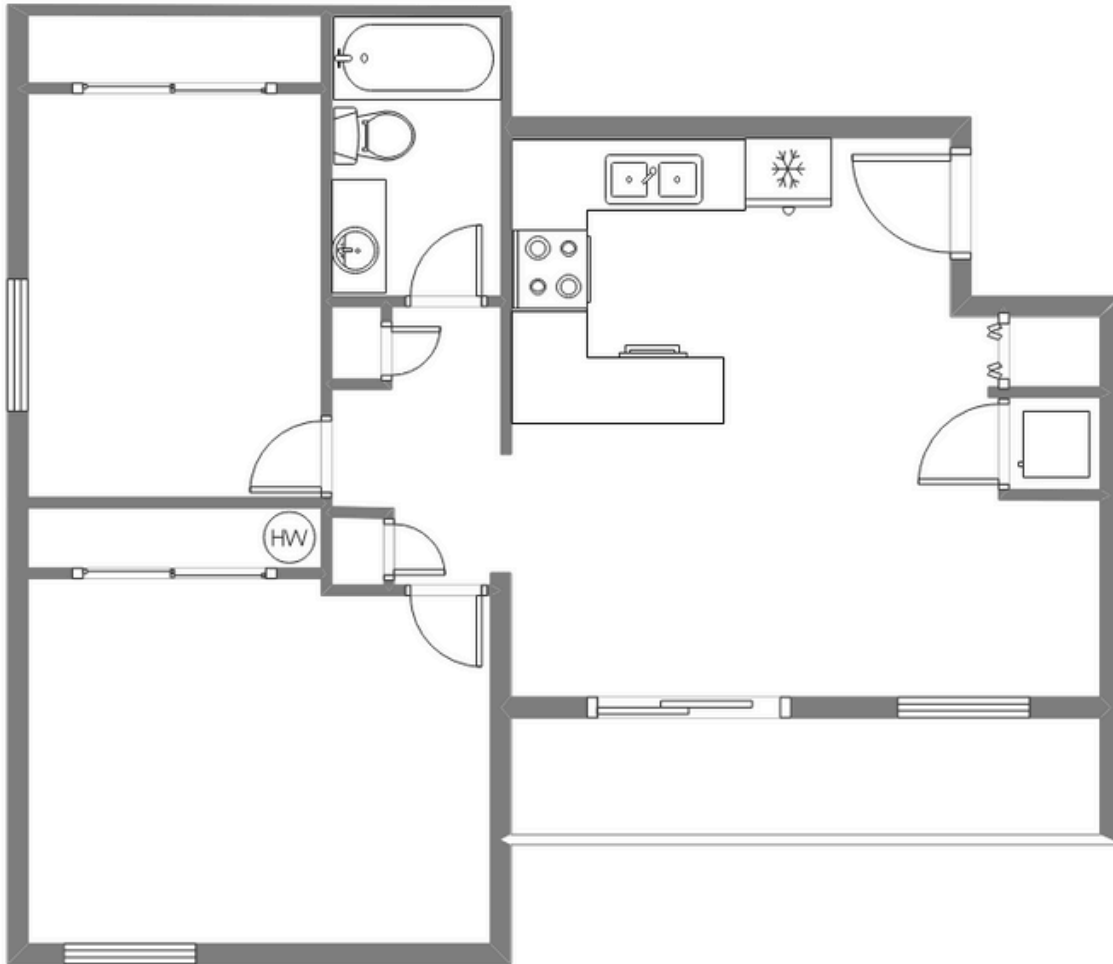

# SPURLINE FLATS

2-bedroom | 1-bathroom

630sqft

Floors 4-6

# SPURLINE FLATS

2-bedroom | 1-bathroom

860sqft

Floors 4-6